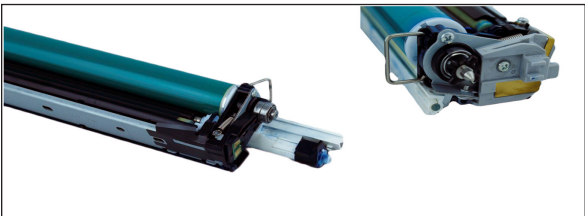

The first generation unit has **metal backing and framework** as shown above and will result in a **$5 disposal fee** for each unit we receive.

Reduce
your impact.
Recycle
your cores.

Eligible units change frequently. An updated list can be confirmed through your product specialist or at www.natrading.com.

Canon

OEM / NATT# / Description

0388B003AA, GPR-22 / 01069019 / Drum Unit
2772B004AA, GPR-34/35 / 01069026 / Drum Unit: Black
2773B004AA, GPR-39 / 01069025 / Drum Unit: Black
2776B004AA, GPR-30 / 01069020 / Drum Unit: Black
2777B004AA, GPR-30 / 01069020 / Drum Unit: CMY
2778B004AA, GPR-31 / 01069020 / Drum Unit: Black
2779B004AA, GPR-31 / 01069020 / Drum Unit: CMY
2781B004AA, GPR-32/33 / No NATT # / Drum Unit: CMY
4793B004AA, GPR-42/43 / 01069026 / Drum Unit: Black
8528B004AA, GPR-53 / No NATT# / Drum Unit: CMYK
*0488C003BA, GPR-55 / No NATT # / Drum Unit: Black
*0475C003AA, GPR-57 / No NATT # / Drum Unit: Black

Konica

OEM / NATT# / Description

A0DE02F, IU211K / No NATT# / Drum Unit: Black
A2XN0RD, DR-512K / 06069011 / Drum Unit: Black
A2XN0TD, DR-512 / No NATT # / Drum Unit: CMY
A85N0RD, DR-214K / No NATT # / Drum Unit: Black
4068-612, DR-310 / 06069002 / Drum Unit
A7Y00RD, DR-312 / No NATT # / Drum Unit
A7U40RD, DR-313K / No NATT# / Drum Unit: Black
47U40TD, DR-313C / 06010018 / Drum Unit: CMY

Ricoh

OEM / NATT# / Description

B2232027, B2232245 / 02069006 / Drum Unit: CMY
B2232042, B2232244 / 02069006 / Drum Unit: Black
B2242027 / 02069014 / Drum Unit: CMY
B2242042 / 02069014 / Drum Unit: Black
D0892250 / 02069016 / Drum Unit: Black
D0892251 / 02069012 / Drum Unit: CMY
D1442251, D1442250 / No NATT # / Drum Unit: Black
D1442253, D1442252 / No NATT # / Drum Unit: CMY
D1862258, D1862248 / No NATT # / Drum Unit: Black
D1862259, D1862249 / No NATT # / Drum Unit: CMY
D2392240, D2392240 / No NATT # / Drum Unit: Black
D2422241 / No NATT # / Drum Unit: CMY

Xerox

OEM / NATT# / Description

*013R00663 / 10069002 / Drum Unit: Black
*013R0664 / 10069001 / Drum Unit: CMY

*Recently eligible for recycling