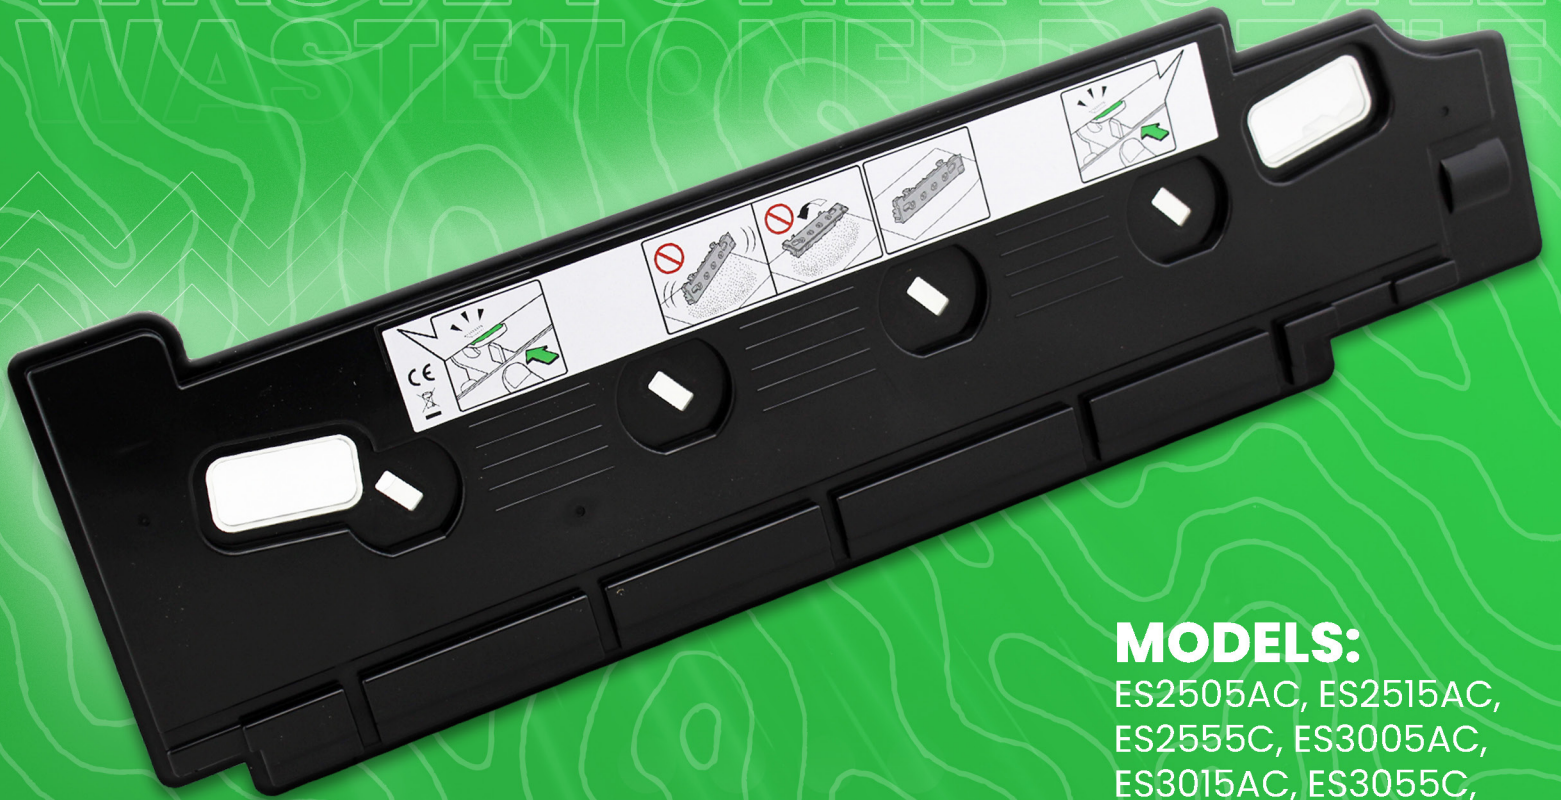

TOSHIBA

WASTE TONER BOTTLE

WASTE TONER BOTTLE

WASTE TONER BOTTLE

MODELS:

ES2505AC, ES2515AC,
ES2555C, ES3005AC,
ES3015AC, ES3055C,
ES3505AC, ES3515AC,
ES3515AC, ES3555C,
ES4505AC, ES4508LP,
ES4515AC, ES4555C,
ES5005AC, ES5015AC,
ES5055C

**YOUR PARTNER,
NOT JUST A SUPPLIER.**